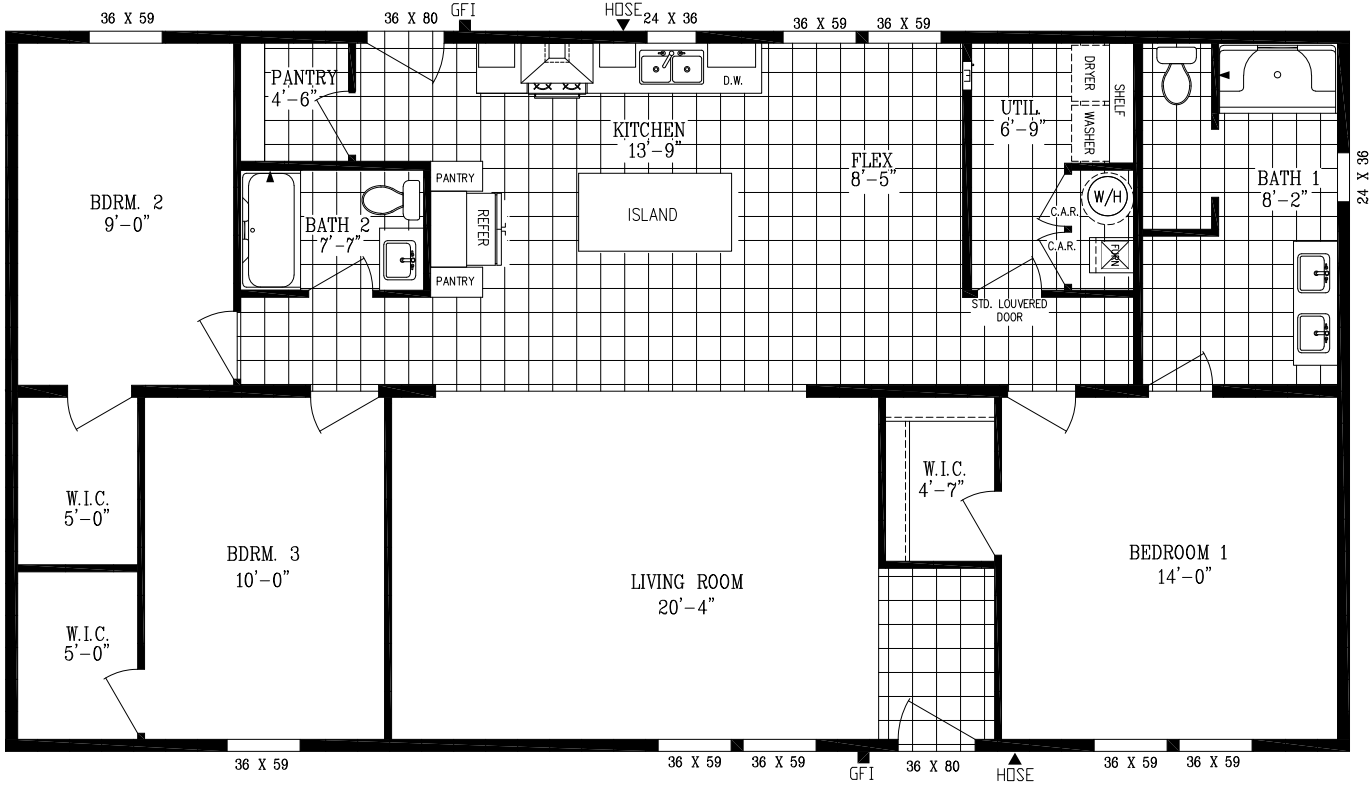

TEMPO  
LIMELIGHT  
55TMP30563A  
30'-0" x 56'-0"  
APPROX. 1,680 SQ. FT.

HERITAGE HOME CENTER  
10910 EVERGREEN WAY  
EVERETT, WA 98204  
425-353-5464